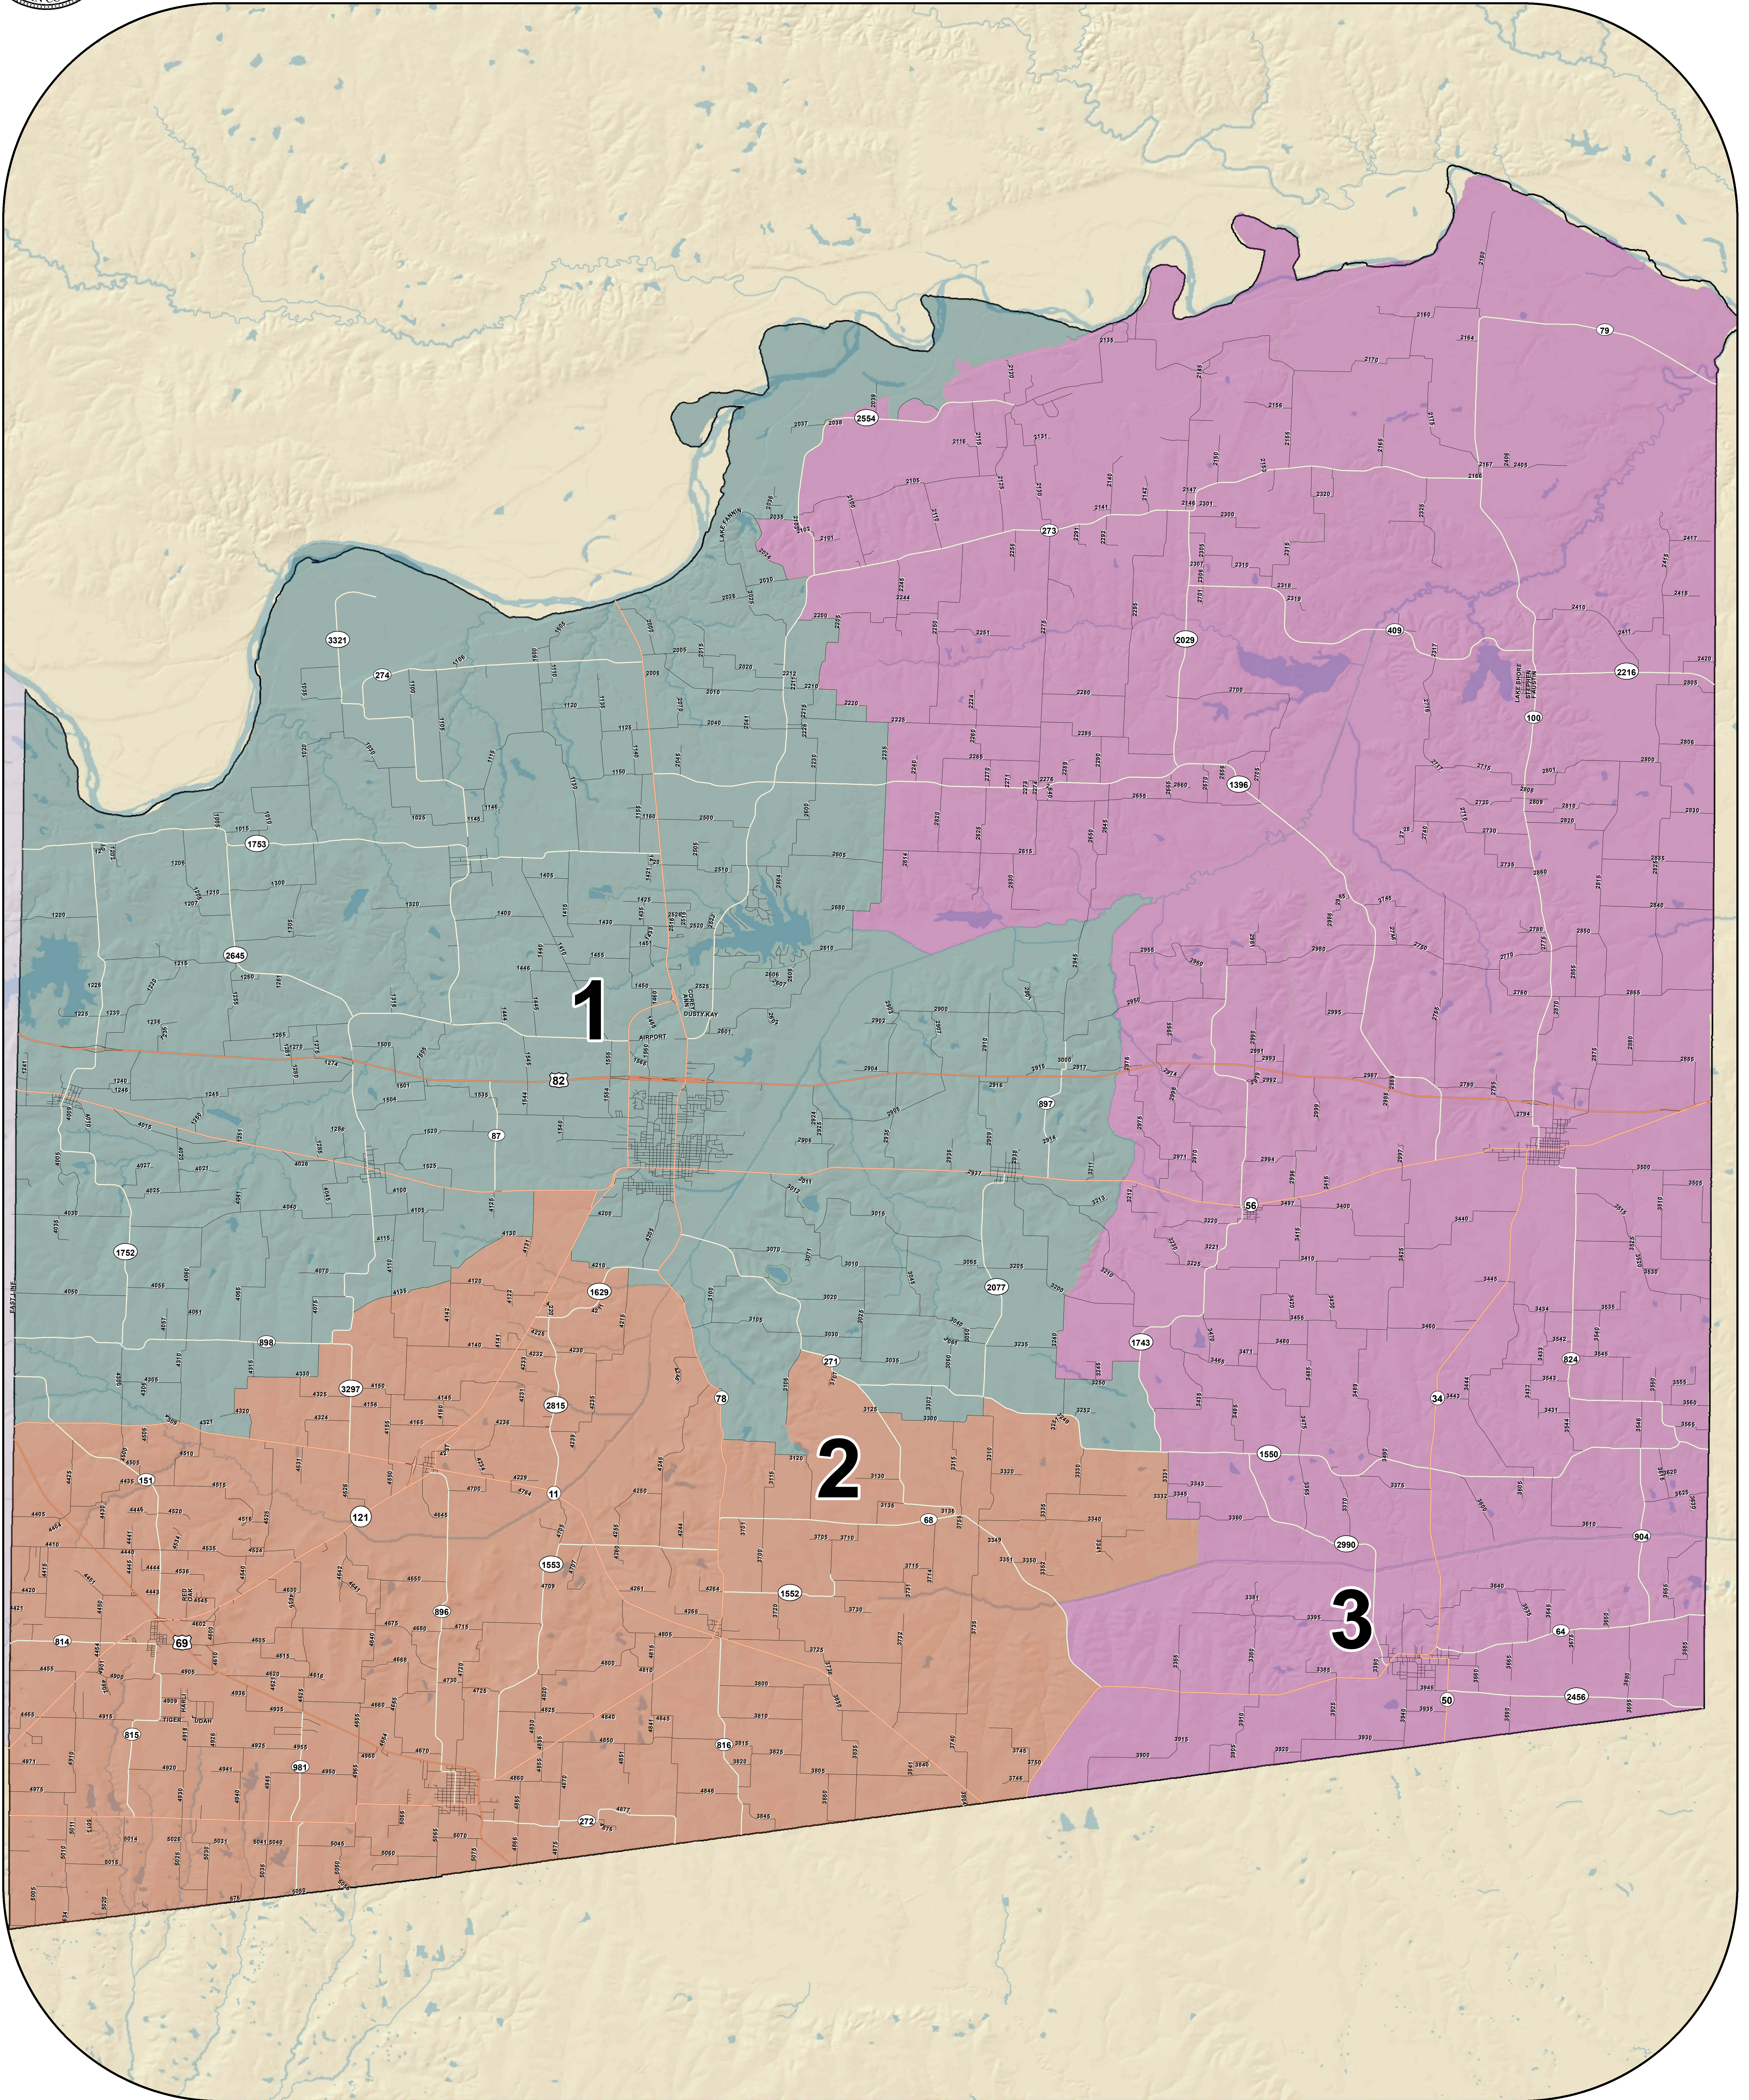

Fannin County JP Precincts

0 1 2 4 Miles